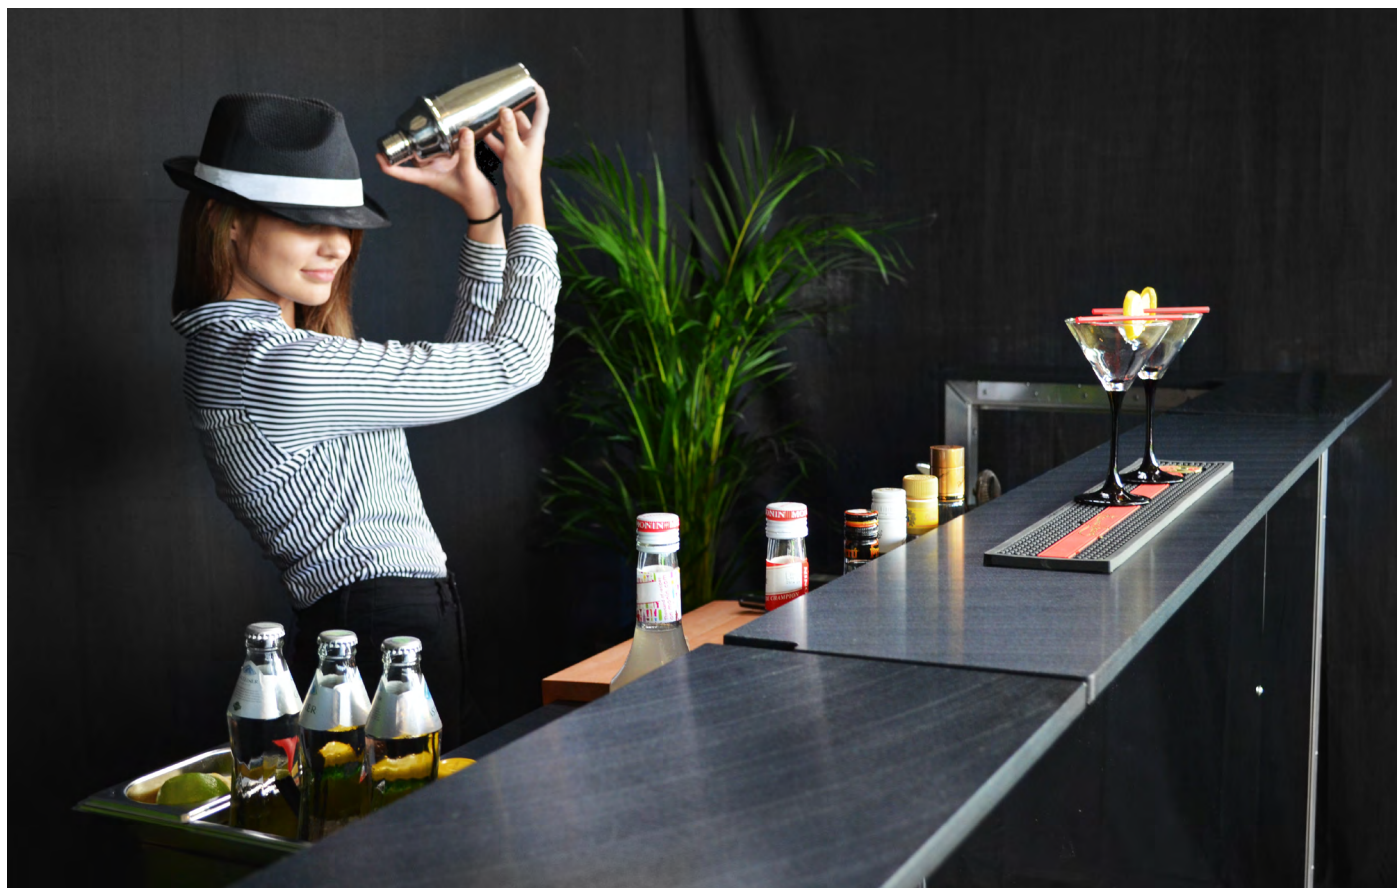

bar stool new 2015

sitting comfort with quality

- modern design
- genuine leather, especially durable
- powder-coated ultra-robust aluminum construction

Beispielbilder

~ 800 mm

+43 (0)2622 / 42 316
MO - FR von 8:00 - 12:00