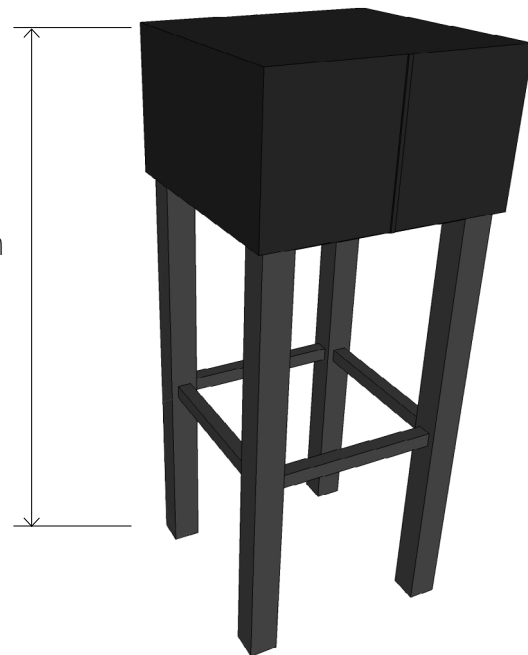

bar stool new 2015

sitting comfort with quality

- modern design
- genuine leather, especially durable
- powder-coated ultra-robust aluminum construction

Beispielbilder

~ 800 mm

+43 (0)2622 / 42 316
MO - FR von 8:00 - 12:00