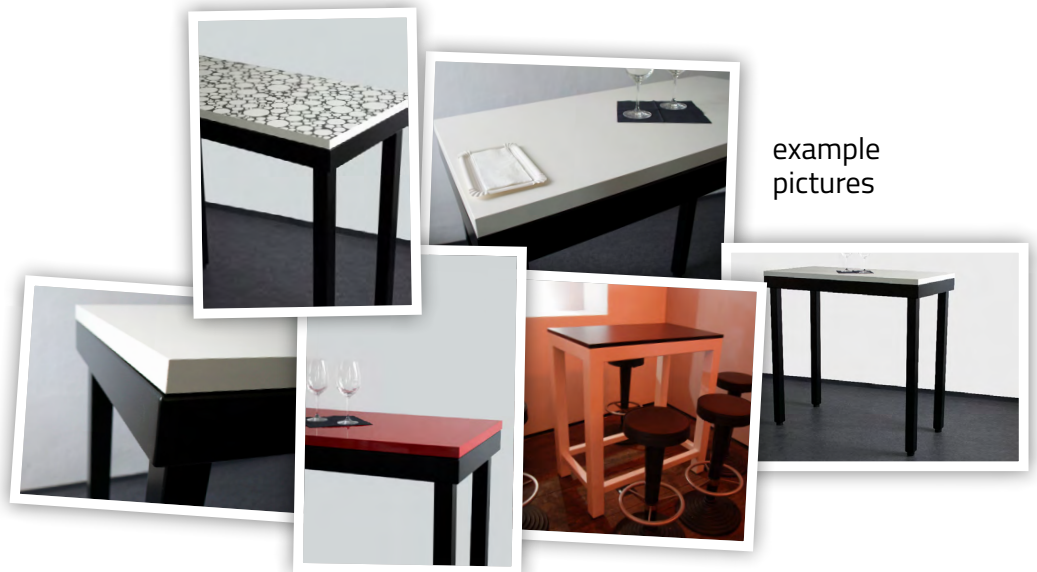

standing table

rectangular

OPTIONAL

Beleuchtung

The perfect complementary product - easy transport

Due to the sophisticated design our table can be disassembled without using any tools which makes it easy to transport it.

product details:

- individual design (material, dimensions, lightning)
- nearly endless surface decors
- masive aluminium konstruktion
- advanced LED light incl. high-capacity accumulator
- powder-coating in over 200 RAL colours possible
- with or without foot step
- disassembled without using tools
- UV and weather resistant (depends on table plate)

example pictures

extras:

- LED light
- bar stools

Stehtische

round

»More standable than every party guest«

The robust multitalent. Who wants permanence will be well aligned with our bar table.

product details:

- variable sizes and sharps - individual designs
- table plate weatherproof out of high-compressed plastic material
- solid aluminium construction
- standard height: ~107 cm (on customers' request alterable)
- outer ring-diameter in every desired size (pictured 80cm)
- powder-coating in RAL colors possible